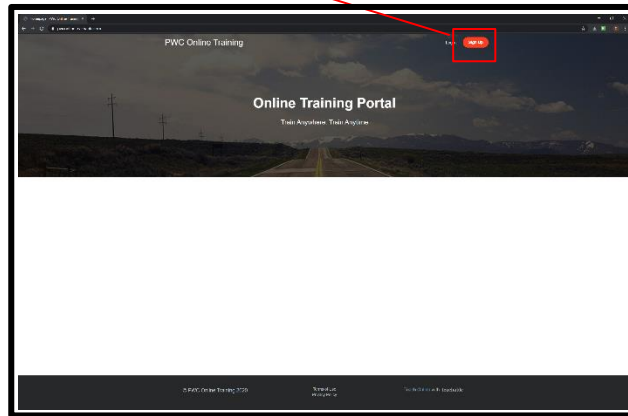

PWC TEACHABLE

HOW TO SETUP PWC TEACHABLE

1. Go to: <https://pwconline.teachable.com/>
2. Click on Sign Up

Mobile Platform

Web Platform

3. Complete the sign-up form. Please use your child's name to help us identify. If you have more than one child training with us, please use your surname followed by 'siblings' eg Lee Siblings.

Mobile Platform

Web Platform

- Once done, you are almost ready to go. Your training page will be **blank** to start with. Please allow 24 hrs for us to add the course to your account.

Mobile Platform

Web Platform