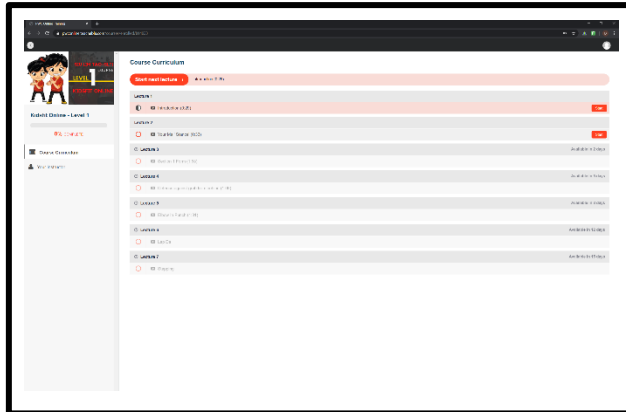

When we have enrolled you in, we will let you know.

- Log back in to teachable, your screen will display the course. Simply click on it to view the videos.

Depending on what device you are using, you may need to click on 'My Courses' in the top menu

Mobile Platform

Web Platform

Mobile Platform

Web Platform

Please note, the videos included in the course will be gradually released throughout the week. Even though the video represents only one technique, we encourage your child to practice the technique. It may not seem much and maybe it's a technique your child has already learnt, but repetition is key in Wing Chun and like the famous quote from Bruce Lee...