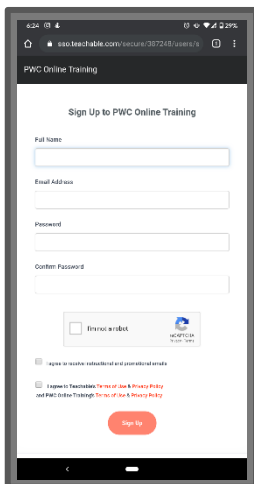

PWC TEACHABLE

HOW TO SETUP PWC TEACHABLE

1. Go to: <https://pwconline.teachable.com/>
2. Click on Sign Up

Mobile Platform

Web Platform

3. Complete the sign-up form. Please use your child's name to help us identify. If you have more than one child training with us, please use your surname followed by 'siblings' eg Lee Siblings.

Mobile Platform

Web Platform

- Once done, you are almost ready to go. Your training page will be **blank** to start with. Please allow 24 hrs for us to add the course to your account.

Mobile Platform

Web Platform

When we have enrolled you in, we will let you know.

- Log back in to teachable, your screen will display the course. Simply click on it to view the videos.

Depending on what device you are using, you may need to click on 'My Courses' in the top menu