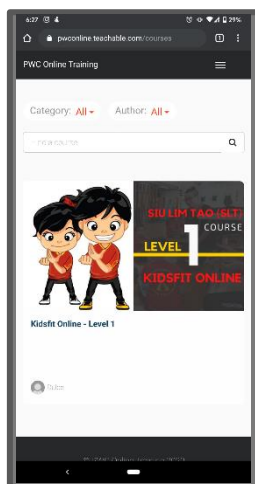

Mobile Platform