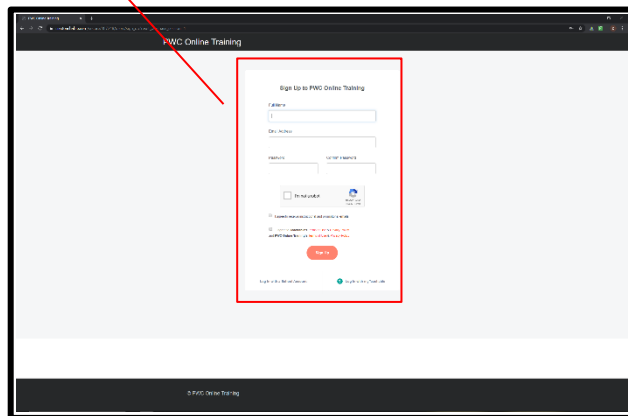

PWC TEACHABLE

HOW TO SETUP PWC TEACHABLE

1. Go to: <https://pwconline.teachable.com/>
2. Click on Sign Up

Mobile Platform

Web Platform

3. Complete the sign-up form. Please use your child's name to help us identify. If you have more than one child training with us, please use your surname followed by 'siblings' eg Lee Siblings.

Mobile Platform

Web Platform

- Once done, you are almost ready to go. Your training page will be **blank** to start with. Please allow 24 hrs for us to add the course to your account.

Mobile Platform

Web Platform

When we have enrolled you in, we will let you know.

- Log back in to teachable, your screen will display the course. Simply click on it to view the videos.

Depending on what device you are using, you may need to click on 'My Courses' in the top menu