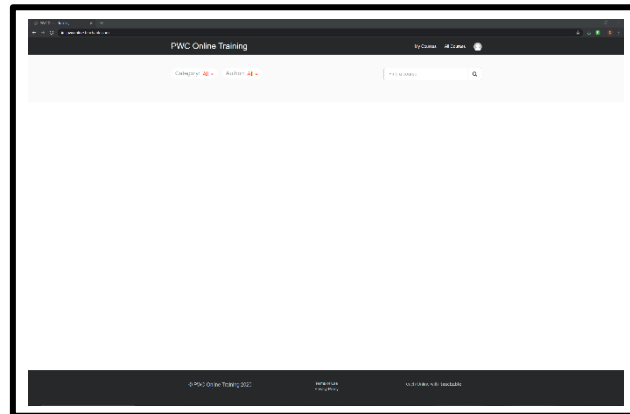

Mobile Platform

Web Platform

- Once done, you are almost ready to go. Your training page will be **blank** to start with. Please allow 24 hrs for us to add the course to your account.

Mobile Platform

Web Platform

When we have enrolled you in, we will let you know.

- Log back in to teachable, your screen will display the course. Simply click on it to view the videos.

Depending on what device you are using, you may need to click on 'My Courses' in the top menu