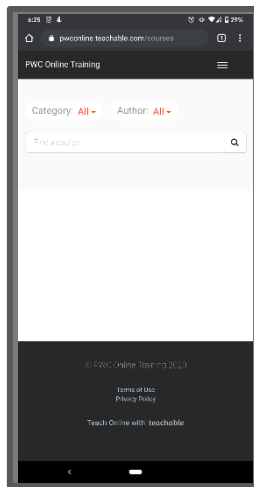

PWC TEACHABLE

HOW TO SETUP PWC TEACHABLE

1. Go to: <https://pwconline.teachable.com/>
2. Click on Sign Up

Mobile Platform

Web Platform

3. Complete the sign-up form. Please use your child's name to help us identify. If you have more than one child training with us, please use your surname followed by 'siblings' eg Lee Siblings.

Mobile Platform

Web Platform

- Once done, you are almost ready to go. Your training page will be **blank** to start with. Please allow 24 hrs for us to add the course to your account.

Mobile Platform

Web Platform

When we have enrolled you in, we will let you know.

- Log back in to teachable, your screen will display the course. Simply click on it to view the videos.

Depending on what device you are using, you may need to click on 'My Courses' in the top menu