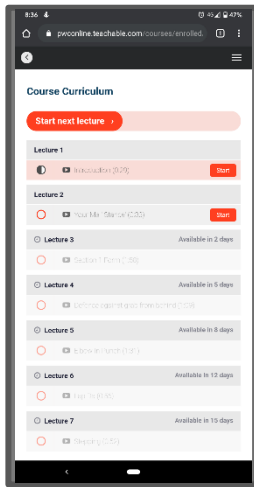

Mobile Platform