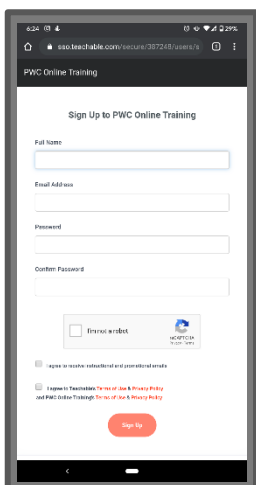

PWC TEACHABLE

HOW TO SETUP PWC TEACHABLE

1. Go to: <https://pwconline.teachable.com/>
2. Click on Sign Up

Mobile Platform

Web Platform

3. Complete the sign-up form. If you are signing up for your teenager, please use their name to help us identify.
If you have more than one teenager training or you also train with us, please use your surname followed by 'Family' eg Lee Family

Mobile Platform

Web Platform

- Once done, you are almost ready to go. Your training page will be **blank** to start with. Please allow 24 hrs for us to add the course to your account.

Mobile Platform

Web Platform

When we have enrolled you in, we will let you know.

- Log back in to teachable, your screen will display the course. Simply click on it to view the videos.

Depending on what device you are using, you may need to click on 'My Courses' in the top menu