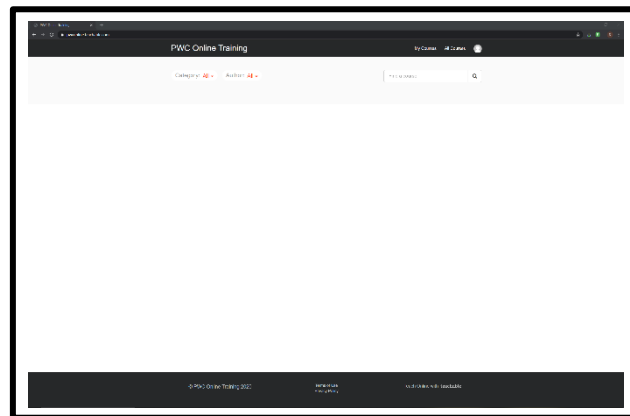

Mobile Platform

Web Platform

- Once done, you are almost ready to go. Your training page will be **blank** to start with. Please allow 24 hrs for us to add the course to your account.

Mobile Platform

Web Platform

When we have enrolled you in, we will let you know.

- Log back in to teachable, your screen will display the course. Simply click on it to view the videos.

Depending on what device you are using, you may need to click on 'My Courses' in the top menu