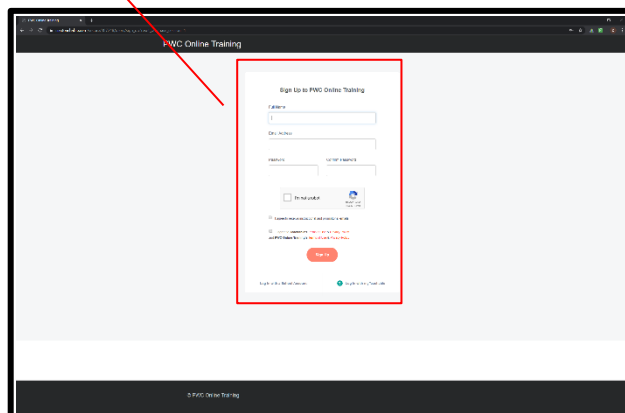

PWC TEACHABLE

HOW TO SETUP PWC TEACHABLE

1. Go to: <https://pwconline.teachable.com/>
2. Click on Sign Up

Mobile Platform

Web Platform

3. Complete the sign-up form. If you are signing up for your teenager, please use their name to help us identify.
If you have more than one teenager training or you also train with us, please use your surname followed by 'Family' eg Lee Family

Mobile Platform

Web Platform

- Once done, you are almost ready to go. Your training page will be **blank** to start with. Please allow 24 hrs for us to add the course to your account.

Mobile Platform

Web Platform

When we have enrolled you in, we will let you know.

- Log back in to teachable, your screen will display the course. Simply click on it to view the videos.

Depending on what device you are using, you may need to click on 'My Courses' in the top menu