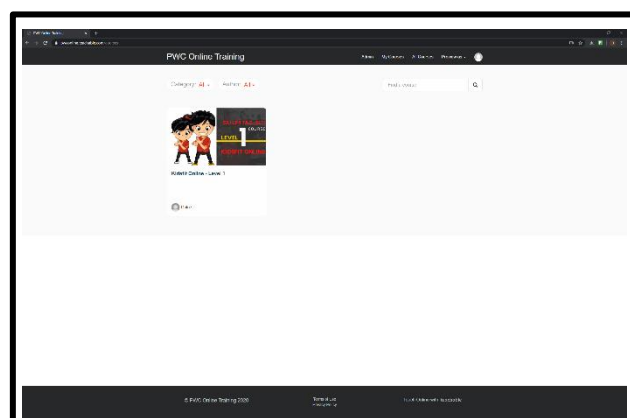

Web Platform