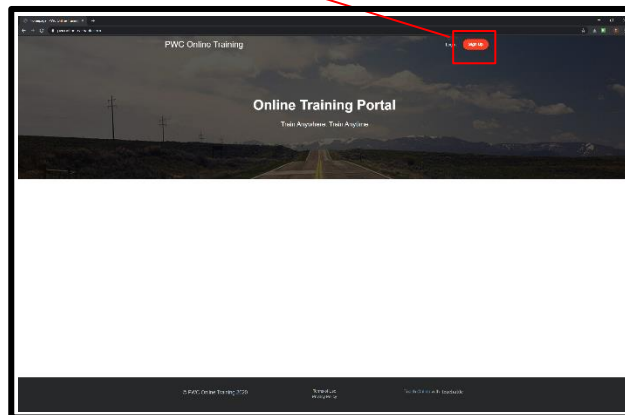

PWC TEACHABLE

HOW TO SETUP PWC TEACHABLE

1. Go to: <https://pwconline.teachable.com/>
2. Click on Sign Up

Mobile Platform

Web Platform

3. Complete the sign-up form. If you are signing up for your teenager, please use their name to help us identify.
If you have more than one teenager training or you also train with us, please use your surname followed by 'Family' eg Lee Family

Mobile Platform

Web Platform

- Once done, you are almost ready to go. Your training page will be **blank** to start with. Please allow 24 hrs for us to add the course to your account.

Mobile Platform

Web Platform