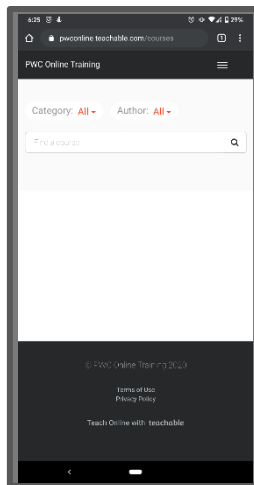

PWC TEACHABLE

HOW TO SETUP PWC TEACHABLE

1. Go to: <https://pwconline.teachable.com/>
2. Click on Sign Up

Mobile Platform

Web Platform

3. Complete the sign-up form. If you are signing up for your teenager, please use their name to help us identify.
If you have more than one teenager training or you also train with us, please use your surname followed by 'Family' eg Lee Family

Mobile Platform

Web Platform

- Once done, you are almost ready to go. Your training page will be **blank** to start with. Please allow 24 hrs for us to add the course to your account.

Mobile Platform

Web Platform

When we have enrolled you in, we will let you know.

- Log back in to teachable, your screen will display the course. Simply click on it to view the videos.

Depending on what device you are using, you may need to click on 'My Courses' in the top menu