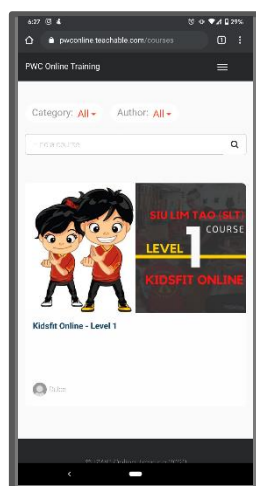

Mobile Platform